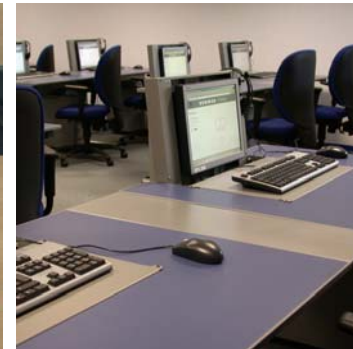

Integrated
IT classroom
desks

1 Economics Faculty, Oxford University
 2 Economics Faculty, Oxford University
 3 Henley College, Coventry
 4 Henley College, Coventry
 5 MOD, Pirbright
 6 MOD, Pirbright

1	3	5
2	4	6

Dedicated **IT classrooms** can be a drain on teaching space, tying up vast areas to house computer hardware whilst extension groups and other activities are accommodated in inappropriate rooms.

Flipscreen™ integrated IT classroom desks solve these issues by concealing IT equipment within the furniture when not in use, leaving a clear and flexible workspace. Furthermore, security is enhanced – lids can be lockable and CPUs housed in fully enclosed hi-secure caddies. But when in use, cables are tucked neatly away – safely from tripping feet or probing fingers.