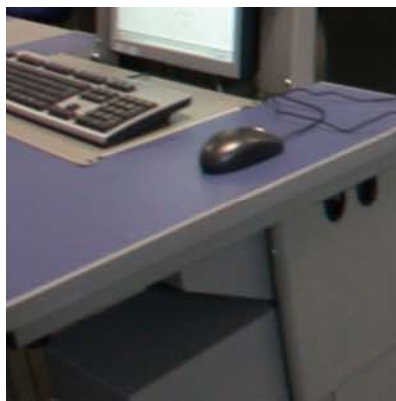

57 High Street
Tetsworth
Oxfordshire
OX9 7BS

t: +44 (0)1844 280100 / 123
f: +44 (0)1844 281371
e: info@flipscreeendesking.com

©2004 Paris Commercial Holdings Limited - All rights reserved

Isis Concepts Limited and
Paris Office Systems Limited are
wholly owned subsidiaries of
Paris Commercial Holdings Limited
Flipscreen™ is a trade mark of
Isis Concepts Limited

Integrated
IT classroom
desks